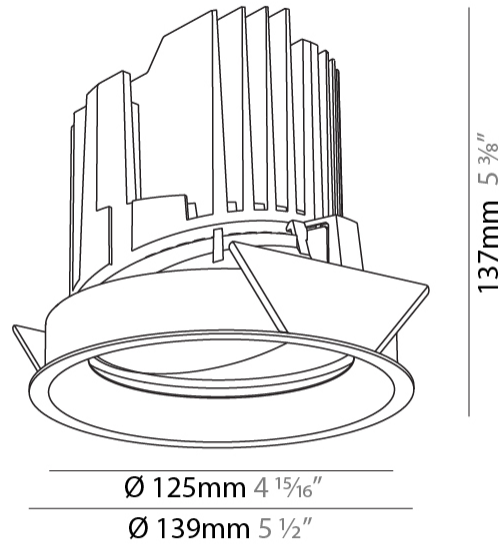

GENERAL

Series: Bioniq
 Subseries: Bioniq Round Adjustable
 Brand: Prolicht
 Division: Architectural
 Mounting Type: Recessed
 Mounting Location: Ceiling
 Subcategory: Downlight

PHYSICAL

Shape: Round
 Diameter (mm): 139
 Diameter (in): 5 1/2
 Height (mm): 137
 Height (in): 5 3/8
 Ceiling Thickness (mm): 10 / 12.5 / 15
 Ceiling Thickness (in): 3/8 or 1/2 or 9/16
 Min. Recessing Depth (mm): 150
 Min. Recessing Depth (in): 5 7/8
 Light Distribution: Adjustable / Downlight
 Weight (kg): 0.853
 Weight (lbs): 1.88
 Fixture Finish: SSR / BKV / CWI / CRY / HAB / LAG / UFT / ITA / RUA / RUR / MIC / FTG / MYG / TWT / LOD / PUS / FRO / FUP / KIA / POP / BLS / SPG / MEY / GOH / GUM / CHC / COM / ABZ / JAG / OBR / MOS / ROR
 Fixture Material: Aluminum Die Cast
 Cut-out Measurements: 130mm / 5 1/8"

LED

Number of LEDs: 1
 Color Temperature (°K): 2700 / 3000 / 3500 / 4000
 Max. Delivered Lumen (lm): 1180 / 1930 / 2029 / 2070
 Nominal Lumen (lm): 3210 / 3290 / 3459 / 3530
 CRI: >90 CRI
 Lamp Life (hrs): 50000

OPTICAL

Reflector: 10 / 18 / 36
 Adjustability: Rotational 355°, Tilt 30°

RATINGS AND CERTIFICATIONS

Certified By: Certified for North American Standards
 IP rating: IP54

BIONIQ ROUND ADJUSTABLE RECESSED

A35242-